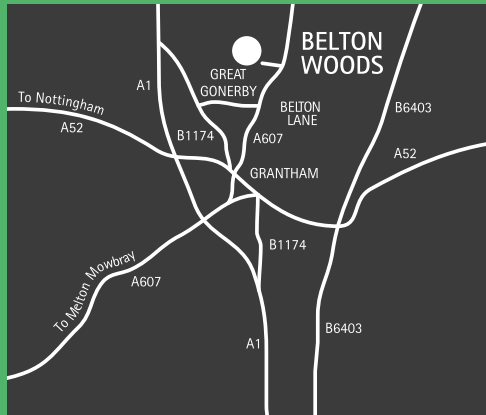

DEVERE

Hotels & Resorts

BELTON WOODS

www.devere.co.uk

Belton Woods
Nr Grantham
Lincolnshire
NG32 2LN
T: 01476 593200
E: contact@devere.co.uk

A part of DEVERE Hotels, Resorts and Venues.